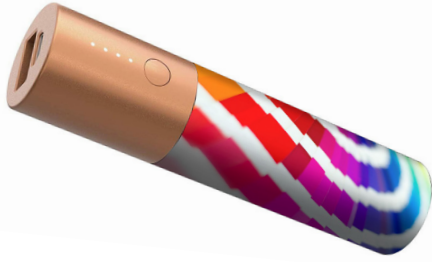

DURACELL POWERBANK 3350 MAH

Material:	plastic
Capacity:	3.350 mAh
Product size:	Ø 24 x 100 mm
Personalisation:	Max Print
Printable area:	80 x 99.3 mm / 80 x 66.5 mm
Order quantity:	from 10 pieces